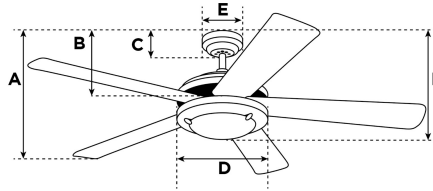

A. Top of Canopy to Bottom of Blades	10.9"
B. Top of Canopy to Bottom of Switch House	12.9"
C. Top of Canopy to Bottom of Canopy	2.4"
D. Width of Motor Housing.....	11"
E. Width of Canopy.....	5.1"
F. Top of Canopy to Bottom of Glass.....	18.4"