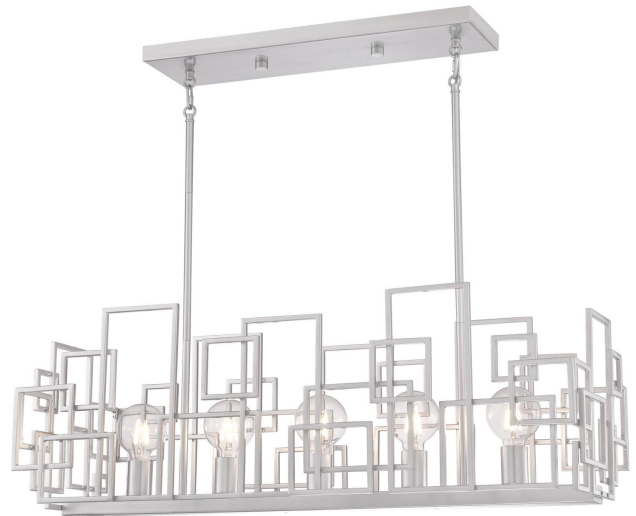

Item Number **6577400****Warhol**

5 Light Chandelier Nickel Luster Finish

Specifications

- Height: 11.75"
- Width: 34.75"
- Depth: 14"
- Use (5) Medium (E26) Base Lamps, 60 Watt Maximum
- Includes (4) 9.5" and (4) 4.75" long rods to customize hanging length