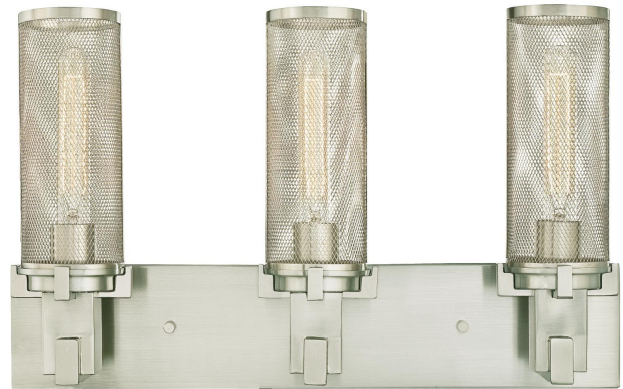

Item Number 6330500

3 Light Wall Brushed Nickel Finish with Mesh Shades

Specifications

- Height: 13.43"
- Width: 22.05"
- Extends: 5.31"
- Use (3) Medium (E26) Base T9 Lamps, 60 Watt Maximum
- For Indoor Use