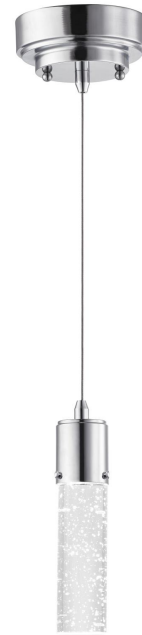

Item Number 6307900**Cava**LED Mini Pendant Chrome Finish with
Bubble Glass

Specifications

- Height: 61.05"
- Diameter: 4.96"
- Adjustable Cord: 50" max.
- Includes 8 Watt Integrated LED
- Hours: 25000
- Life (years)*: 22.8
- Fixture Lumens: 450
- Light Source Lumens: 600
- Kelvin: 3000
- Equivalent Incandescent Wattage: 40W

Installation

Refer to instruction manual for installation and additional warnings.
Consult a qualified electrician if unsure how to proceed.

Warranty Information - 5 Year Limited Warranty

This Westinghouse Lighting Fixture is warranted against defects in material and workmanship for a period of Five Years from purchase date.