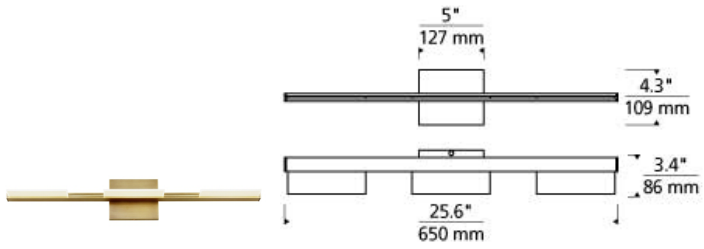

Tris 3-Light Bath LED ADA

DESCRIPTION

Tris by Tech Lighting reflects simple geometric aesthetics that define this modern 3-light bath vanity fixture. Integrated LED light guide technology appears as frosted glass when off then illuminates across its surface when turned on. Spanning 25" in length and offered in three elegant finishes, the Tris bath bar is a great way to light your bathroom or vanity. Lamping options are compatible with most dimmers. Refer to the Dimming Chart for more information. Includes 17 watt, 671 total delivered lumens, 3000K LED modules. Dimmable with most LED compatible ELV and TRIAC dimmers. 277V compatible with 0-10V dimmers. Mounts horizontally or vertically.

INSTALLATION

This product can mount to either a 4" square electrical box with round plaster ring or an octagonal electrical box (not included).

WEIGHT

2.5-2.5lb / 1.13-1.13kg ±

aged brass

chrome

satin nickel

ORDERING INFORMATION

700BCTRS	SHAPE OR SIZE	FINISH	LAMP
3	3 LIGHT	R AGED BRASS C CHROME S SATIN NICKEL	-LED930 INTEGRATED LED 90 CRI 3000K 120V (T20/T24) -LED930-277 INTEGRATED LED 90 CRI 3000K 277V (T20/T24)