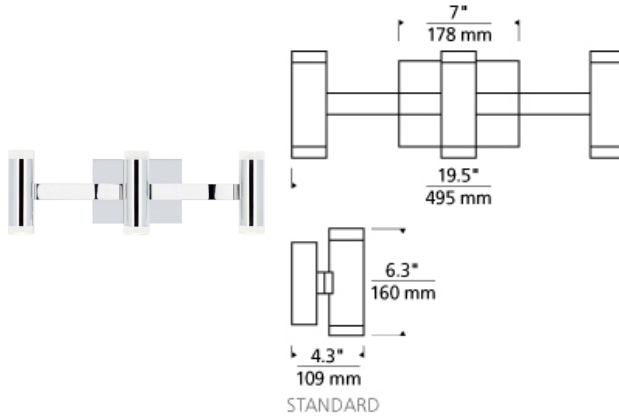

Dobson II 3-Light Bath

DESCRIPTION

The Dobson bath light by Tech Lighting is sleek and ultra-modern with its cylindrical glass shade and illuminated ring of pure optic crystal. Your choice of sleek chrome or ultra-modern matte black further enhance the contemporary style. The Dobson bath light is available in a two or three vanity light option and comes with an energy efficient integrated LED lamp, this lamp option is fully dimmable to create the desired ambiance in your special space. The Dobson bath bar is the latest addition into the Dobson family, simply search for the Dobson bath to find its closest relatives. 3-Light Shallow version includes 120 volt, 25 watt, 1821 delivered lumens, 3000K LED module. 3-Light Standard version includes 120 volt, 35 watt, 2135 delivered lumens, 3000K LED module. Dimmable with low-voltage electronic dimmer. ADA compliant (Shallow canopy version only).

INSTALLATION

This product can mount to either a 4" square electrical box with round plaster ring or an octagonal electrical box (not included).

WEIGHT

4.0-4.5lb / 1.81-2.04kg ±

STANDARD

SHALLOW

chrome
standard

chrome
shallow

matte black
standard

matte black
shallow

ORDERING INFORMATION

700BCDBS	SHAPE OR SIZE	FINISH	LAMP
3H	3H	C CHROME	-LED930
3S	3S	B MATTE BLACK	-LED930 LED 90 CRI 3000K 120V
			-LED930-277 LED 90 CRI 3000K 277V