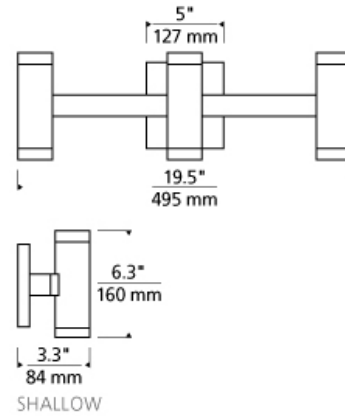

INSTALLATION

This product can mount to either a 4" square electrical box with round plaster ring or an octagonal electrical box (not included).

WEIGHT

4.0-4.5lb / 1.81-2.04kg ±

STANDARD

SHALLOW

chrome
standard