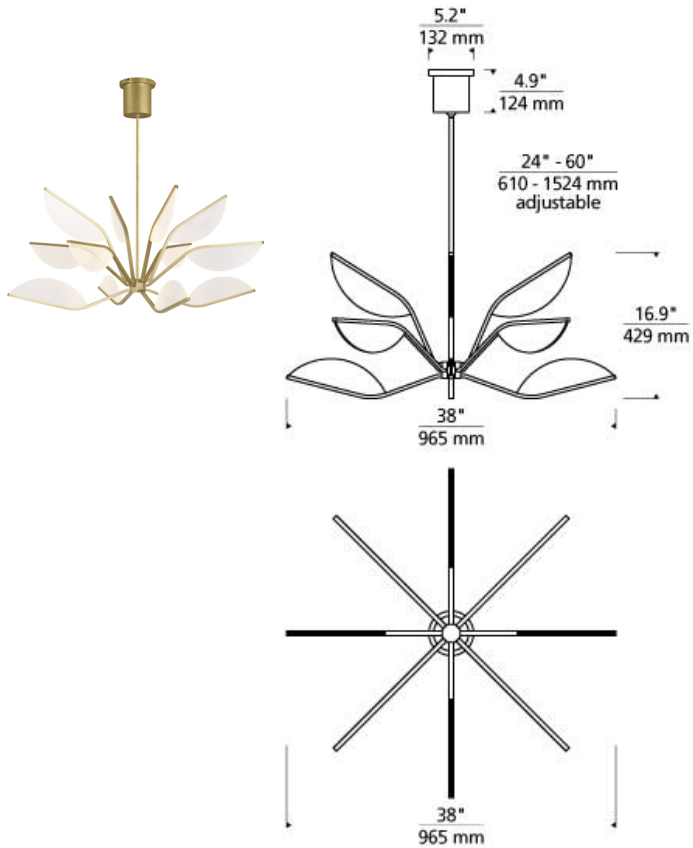

Belterra 38 Chandelier

LED T20

DESCRIPTION

The Belterra chandelier by Tech Lighting is inspired by the lotus flower. Petal-shaped LED light guides beautifully illuminate this contemporary design and capture the purity of the chandelier's graceful stem-work. Offered in three elegant finishes, Belterra provides a touch of contrast to the light guides when turned on and off. Available in two sizes to illuminate the space as a stand-alone piece or installed in multiples. Lamping options are compatible with most dimmers. Refer to the Dimming Chart for more information. Includes 50.4 watts, 3540 total delivered lumens, 3000K LED linear modules. Dimmable with most LED compatible ELV and TRIAC dimmers. Ships with (4) 12" and (2) 6" rigid stems in coordinating finish. Can be installed on a sloped ceiling up to 45°.

WEIGHT

8.5-8.5lb / 3.86-3.86kg ±

brass
(aged brass not shown)

matte black

polished nickel

ORDERING INFORMATION

700BLT	SHAPE OR SIZE	FINISH	LAMP
38	38" DIAMETER	R AGED BRASS B MATTE BLACK N POLISHED NICKEL	-LED930 INTEGRATED LED 90 CRI 3000K 120V (T20/T24)