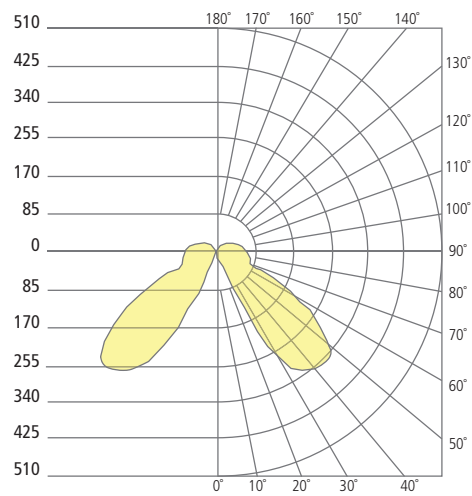

ARKAY THREE BOLLARD

PHOTOMETRICS*

*For latest photometrics, please visit www.techlighting.com/OUTDOOR

ARKAY THREE BOLLARD

Total Lumen Output: 1360
Total Power: 15.25
Luminaire Efficacy: 89.2
Color Temp: 3079K
CRI: 81.3
BUG Rating: BI-U3-G1

PROJECT INFO

FIXTURE TYPE & QUANTITY

JOB NAME & INFO

NOTES