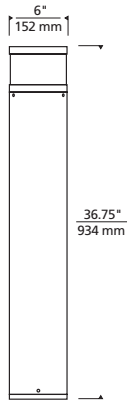

ARKAY THREE BOLLARD

Arkay Three Bollard

PHOTOMETRICS*

*For latest photometrics, please visit www.techlighting.com/OUTDOOR

ARKAY THREE BOLLARD

Total Lumen Output: 1360
Total Power: 15.25
Luminaire Efficacy: 89.2
Color Temp: 3079K
CRI: 81.3
BUG Rating: BI-U3-G1