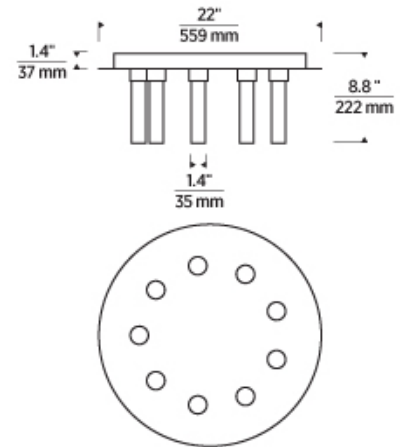

Nightshade Black

Nightshade Black

Nightshade Black
Alt View

Natural Brass

Natural Brass Alt
View

ORDERING INFORMATION

| 700FMKLA | LENGTH (A) | FINISH | LAMP |
|----------|------------|--------------------|--|
| | 22 22" | NB NATURAL BRASS | -LED927 INTEGRATED LED 90 CRI 2700K 120V |
| | | B NIGHTSHADE BLACK | -LED927-277 INTEGRATED LED 90 CRI 2700K 277V |

700FMKLA _____

JOB NAME _____

NOTES _____

KOLA 22 FLUSH MOUNT

SPECIFICATIONS

| | |
|-------------------------------|------------|
| HARDWARE MATERIAL | Metal |
| SHADE MATERIAL | Glass |
| NET WEIGHT | |
| HEIGHT | 8.8in |
| WIDTH | 22in |
| LENGTH | 22in |
| UP LIGHT / DOWN LIGHT / BOTH? | |
| WET LISTED | |
| DAMP LISTED | Yes |
| DRY LISTED | |
| WALL / CEILING MOUNT | |
| GENERAL LISTING | ETL Listed |
| INCLUDES | |