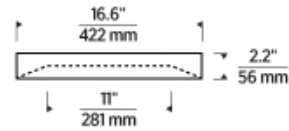

## ORDERING INFORMATION

700FMHLO	LENGTH (A)	FINISH	LAMP
	16 16"	NB NATURAL BRASS B NIGHTSHADE BLACK	-LED927 INTEGRATED LED 90 CRI 2700K 120V-277V UNV

700FMHLO \_\_\_\_\_

JOB NAME \_\_\_\_\_

NOTES \_\_\_\_\_  
\_\_\_\_\_  
\_\_\_\_\_

## SPECIFICATIONS

HARDWARE MATERIAL	Metal
SHADE MATERIAL	Glass
NET WEIGHT	
HEIGHT	2.2in
WIDTH	16.6in
LENGTH	16.6in
UP LIGHT / DOWN LIGHT / BOTH?	
WET LISTED	
DAMP LISTED	Yes
DRY LISTED	
WALL / CEILING MOUNT	
GENERAL LISTING	ETL Listed
INCLUDES	