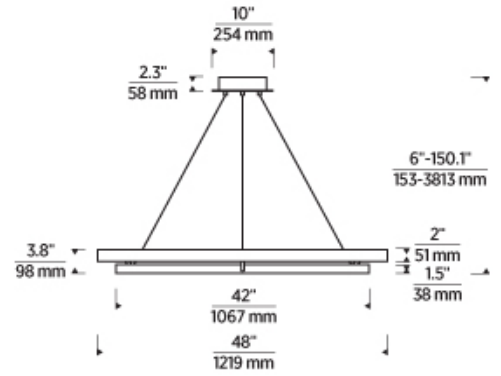

700GRC _____

JOB NAME _____

NOTES _____

GRACE 48 CHANDELIER

SPECIFICATIONS

HARDWARE MATERIAL	Metal
SHADE MATERIAL	Aluminum
NET WEIGHT	
HEIGHT	3.8in
WIDTH	48in
LENGTH	48in
UP LIGHT / DOWN LIGHT / BOTH?	
WET LISTED	
DAMP LISTED	Yes
DRY LISTED	
MIN. HANGING HEIGHT	6in
MAX HANGING HEIGHT	150.1in
TOTAL CORD LENGTH	144in
TOTAL STEM LENGTH	
STEM QTY	
SLOPED CEILING ADAPTABLE?	Yes 45° Max
GENERAL LISTING	ETL Listed
INCLUDES	