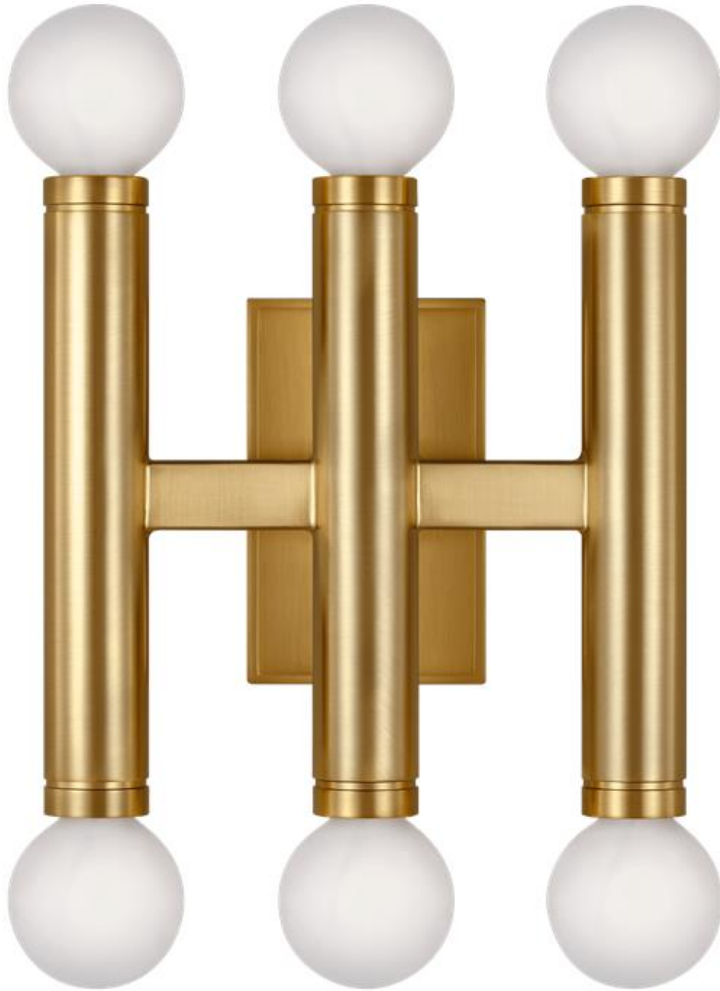

## TW1146BBS: Triple Sconce

### Dimensions:

<b>Width:</b>	2 3/4"	<b>Extends:</b>	3 1/8"
<b>Height:</b>	7"	<b>Wire:</b>	8" (color/Black/White)
<b>Weight:</b>	2.4 lbs.	<b>Mounting Proc.:</b>	Set Screw(s)
		<b>Connection:</b>	Mounted To Box

### Bulbs:

6 - Candelabra G16-1/2 60w Max. 120v - Not included

### Material List:

1 Body - Steel - Burnished Brass