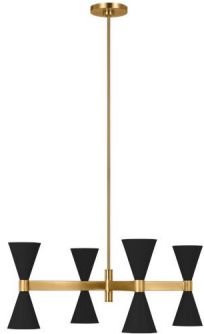

GENERATION LIGHTING

AEC1078MBK: Extra Large Chandelier

Collection: Albertine

UPC #: 014817625875

Finish: Midnight Black (MBK)

Dimensions:

Diameter: 48"

Width: 48"

Height: 13 1/8"

Weight: 13.6 lbs.

Overall Height: 64 1/2"

Wire: 180" (color/Clear Silver)

Mounting Proc.: Screw Collar - Stem

Connection: Mounted To Box

Bulbs:

8 - Candelabra Torpedo 60w Max. 120v - Not included

Material List:

- 1 Body - Steel - Burnished Brass
- 4 12" Stem - Steel - Burnished Brass
- 1 6" Stem - Steel - Burnished Brass

Safety Listing:

Safety Listed for Damp Locations

Shade / Glass / Diffuser Details:

Part	Material	Finish	Quantity	Item Number	Length	Width	Height	Diameter	Fitter Diameter	Shade Top Length	Shade Top Width	Shade Top Diameter
Shade	Steel	Midnight Black	8				6	5				1 1/2

Backplate / Canopy Details: