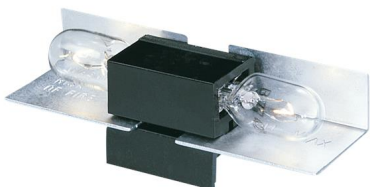

## 9428-12: Lx Wedge Base Lampholder-12

### Dimensions:

**Length:** 2 1/2"  
**Width:** 3/4"  
**Height:** 3/4"  
**Weight:** 0.01 lbs.

### Material List:

1 Body - Polycarbonate - Black  
 1 Reflector - Aluminum - Polished Aluminum

### Instruction Sheets:

Trilingual Lyte (English, Spanish, French) (HC-128)

**Collections:** Lx Wedge Base Lampholders (Primary)  
 Lx Components

For use with our Xenon and incandescent wedge base lamps, the Lx Wedge Base Lampholders feature a high quality reflector for minimizing light loss from your selected lamps. Each lampholder snaps onto Lx Track and Cable with ease and minimum spacing of 4 inches on center. Recommended for use in hard to reach applications or in tight spaces. Replacement lamps: 9728, 9731, 9732.