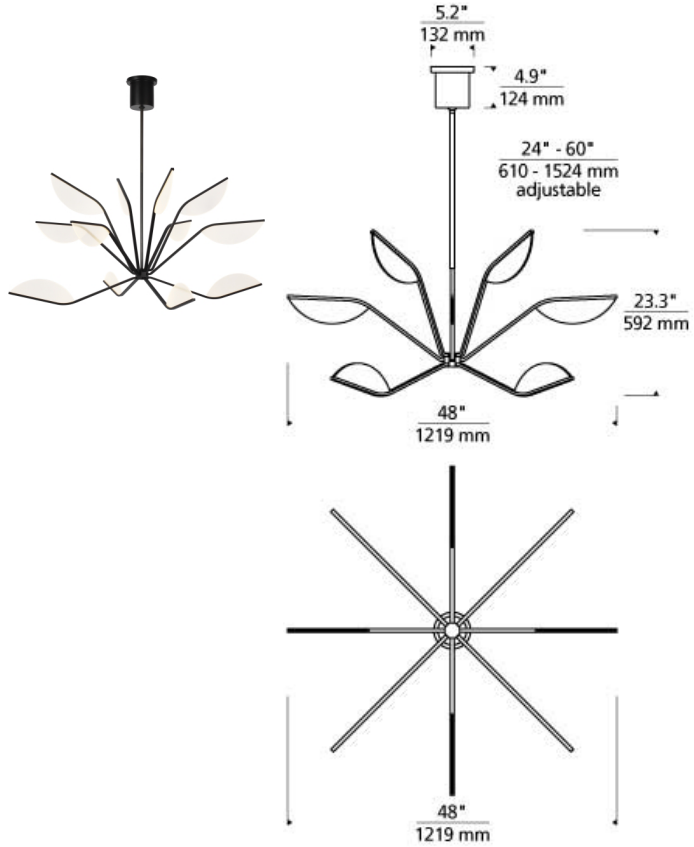

Belterra 48 Chandelier

LED T20

DESCRIPTION

The Belterra chandelier by Tech Lighting is inspired by the lotus flower. Petal-shaped LED light guides beautifully illuminate this contemporary design and capture the purity of the chandelier's graceful stem-work. Offered in three elegant finishes, Belterra provides a touch of contrast to the light guides when turned on and off. Available in two sizes to illuminate the space as a stand-alone piece or installed in multiples. Lamping options are compatible with most dimmers. Refer to the Dimming Chart for more information. Includes 50.4 watts, 3540 total delivered lumens, 3000K LED linear modules. Dimmable with most LED compatible ELV and TRIAC dimmers. Ships with (4) 12" and (2) 6" rigid stems in coordinating finish. Can be installed on a sloped ceiling up to 45°.

WEIGHT

11-11lb / 4.99-4.99kg ±

brass
(aged brass not shown)

matte black

polished nickel

ORDERING INFORMATION

700BLT	SHAPE OR SIZE	FINISH	LAMP
48	48" DIAMETER	R AGED BRASS B MATTE BLACK N POLISHED NICKEL	-LED930 LED 90 CRI 3000K 120V (T20/T24)