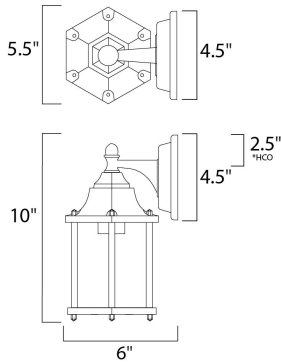

PRODUCT DESCRIPTION

Maxim Lighting's energy efficiency commitment to both the residential lighting and the home building industries will assure you a product line focused on your basic lighting needs. With the Side Door EE collection you not only will find quality lighting that is well designed, well priced and readily available, but also energy efficient featuring energy saving fluorescent lighting that saves money and allow for low maintenance.

MEASUREMENTS

DIMENSION : 5.5" W x 10" H x 6" Ext
BACK PLATE : 4.5" W x 4.5" H x 2.5" HCO
HANGING WEIGHT : 2.2 lb

LAMPING

INPUT VOLTAGE : 120V
LUMENS : 900 Rated
BULB : 1 x 13W Fluorescent GU24 , 13W Total
BULB INCLUDED : (Included)
DIMMABLE : No
CRI : 80+ CRI
COLOR_TEMP : 2700K

FINISHES OPTION

- Black
- Empire Bronze
- Rust Patina
- White

GLASS

Frosted FT

MATERIAL

Die Cast Aluminum

RATINGS

cETLus
Wet Location

ADDITIONAL

INCANDESCENT WATTS: 82
RATED LIFE 10000 Hours
OPERATING TEMPERATURE:
-20°C (-4°F), 40°C (104°F)

Always consult a qualified electrician before installing any lighting product.