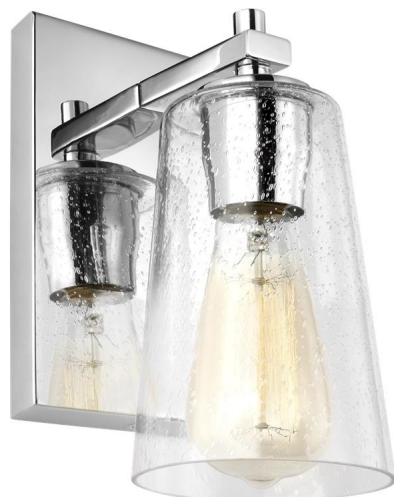

GENERATION LIGHTING

VS24301CH: 1 - Light Sconce

Dimensions:

Width:	5"	Extends:	5 7/8"
Height:	8 7/8"	Wire:	8"
Weight:	2.4 lbs.	Mounting Proc.:	Wall / Bath
		Connection:	Mounted To Box

Bulbs:

1 - Medium A19 60w Max. 120v - Not included

Features:

- Fixture may be mounted in the up or down position

Material List:

1 Body - Steel - Chrome

Safety Listing:

Safety Listed for Damp Locations

Instruction Sheets:

Trilingual (English, Spanish, and French)
(VS24301-VS24302-VS24303-VS24304)

Collection: Mercer

Modern details, like the clean square supports of the cross arm and sleek, rectangular backplate, are defining features of the Mercer bath lighting Collection by Feiss. Refreshingly bright Chrome hardware pairs with tapered Clear Seeded glass shades to complete the tailored look. The Mercer collection offers 1, 2, 3 and 4-light vanity light options, a 10.25"H x 5"W 1-light wall sconce, a 9"H x 12.5"W 2-light vanity fixture, a 9"H x 21.5"W 3-light vanity fixture, and a 9"H x 28.5"W 4-light vanity fixture.

Supplied with 8-inches of wire

Fixture can be mounted up or down for a customized look

For an eco-friendly lighting design, convert to LED bulbs to offer savings and reduce energy

Install a dimmer switch for a warm glow effect and easily change the look and feel of the room