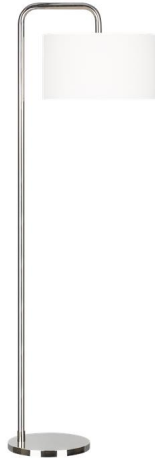

GENERATION LIGHTING

ET1341PN1: Floor Lamp

Dimensions:

Length:	20"	Wire:	96" (color/Black)
Width:	16"	Switch Type:	Floor Switch
Height:	64"	Switch Location:	In Line
Weight:	13.2 lbs.	Connection:	Plug Into Box

Bulbs:

- 1 - LED Medium A19 9.5w Max. 120v - included
- 0 - Medium A19 75w Max. 120v - Not included

Material List:

- 1 Body - Steel - Polished Nickel

Safety Listing:

- Safety Listed for Dry Locations

Instruction Sheets:

- Trilingual (English, Spanish, and French) (ET1341)

Collection: Dean

The slim, understated profile of this iron floor lamp makes it an ideal fit in both traditional and modern spaces

Simple clean approach to a modern floor lamp design

Available in Burnished Brass and Polished Nickel

A 9.5 Watt, 3000K Medium Base LED Bulb Included.

Dry Rated

UPC #:014817604313

Finish: Polished Nickel (PN)

Shade / Glass / Diffuser Details:

Part	Material	Finish	Quantity	Item Number	Length	Width	Height	Diameter	Fitter Diameter	Shade Top Length	Shade Top Width	Shade Top Diameter
Shade	Fabric	White Linen	1				9	16				