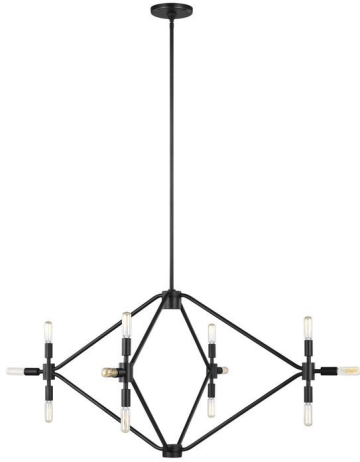

GENERATION LIGHTING

5206712-112: Large Twelve Light Chandelier

Collection: Wyn

Traditional iron forms and casual styling available in three finishes

Unique triple light cluster on each arm

Modern design with a Midnight Black finish

Assortment includes: a small 12-light and large 12-light chandelier

Damp Rated

UPC #:785652077517

Finish: Midnight Black (112)

Dimensions:

Length: 40"

Width: 40"

Height: 20"

Weight: 12.75 lbs.

Overall Height: 64"

Wire: 120" (color/Black)

Mounting Proc.: Screw Collar - Stem

Connection: Mounted To Box

Bulbs:

12 - Candelabra Torpedo 60w Max. 120v - Not included

0 - Candelabra T6 Tubular 60w Max. 120v - Not included

Features:

- Clear bulb(s) recommended for this fixture
- Easily converts to LED with optional replacement lamps
- Sloped ceiling mounting hardware included
- Meets Title 24 energy efficiency standards
- Title 24 compliant if used with Joint Appendix (JA8) approved light bulbs listed in the California Energy Commission Appliance database.